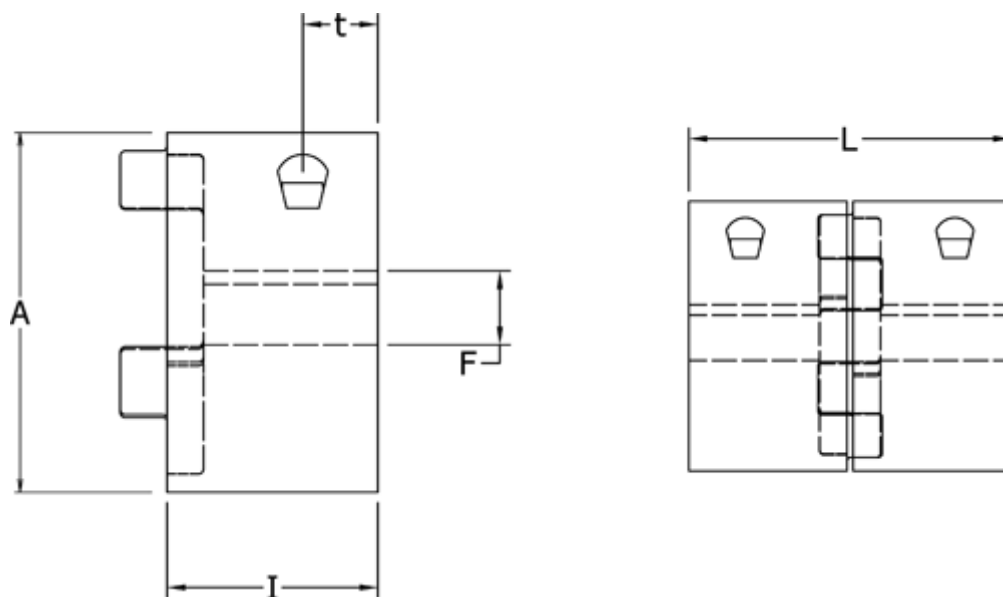

Data Sheet

Article number: 3335024M014

Description: Clamping Hub Klonex ES 24/28
ALU Aluminium, Bore 14H7 mm

Measures

A = 55
F = 14
I = 30
L = 78
t = 12.0